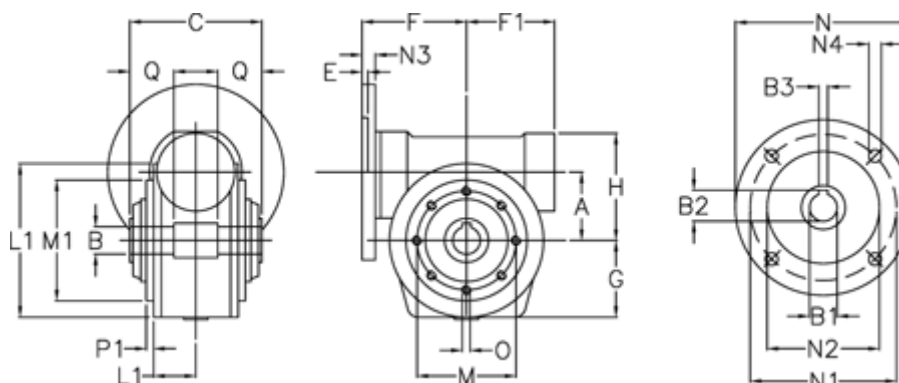

Data Sheet

Article number: 3902185030750

Description: Worm gear
VF 185-P-30-132B5, without lubrication

Measures

A	= 185.4	F1	= 205	N1	= 265
B	= 60 H7	G	= 203	N2	= 230
B1 E7	= 38	H	= 267	N3	= 16
B2	= 41.3	L	= 300	N4	= 13
B3 H9	= 10	L1	= 91	O	= 22
C	= 190	M	= 265	P1	= 4
E	= 4	M1	= 230	Q	= 65
F	= 217	N	= 300		